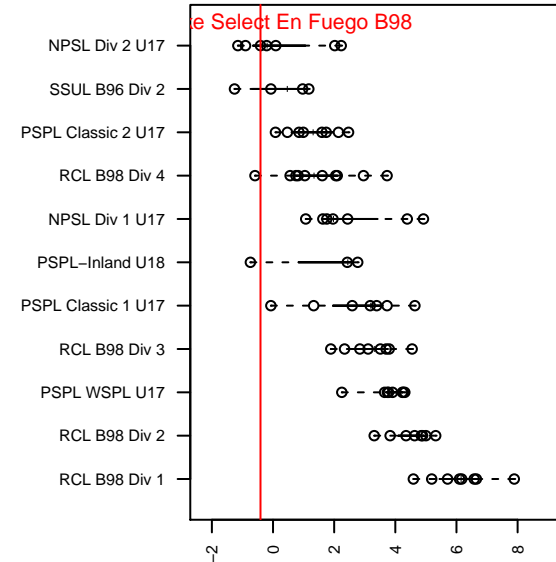

Southlake Select En Fuego B98

Southlake Select SC
Newcastle, WA
B98 total strength=1209
attack=6.47 defense=2.62
fall league = NPSL Div 2 U17
notes= SCORE & Tusk merge in 2015

alt names used:
Southlake Select B98 En Fuego FC

Venues played:
2015 NPSL Division 2 U17

**attack and defense variance (black dot)
relative to other teams
and top 10 in region**

**attack and defense rating
relative to others at age
and all opponents in last 13 months**